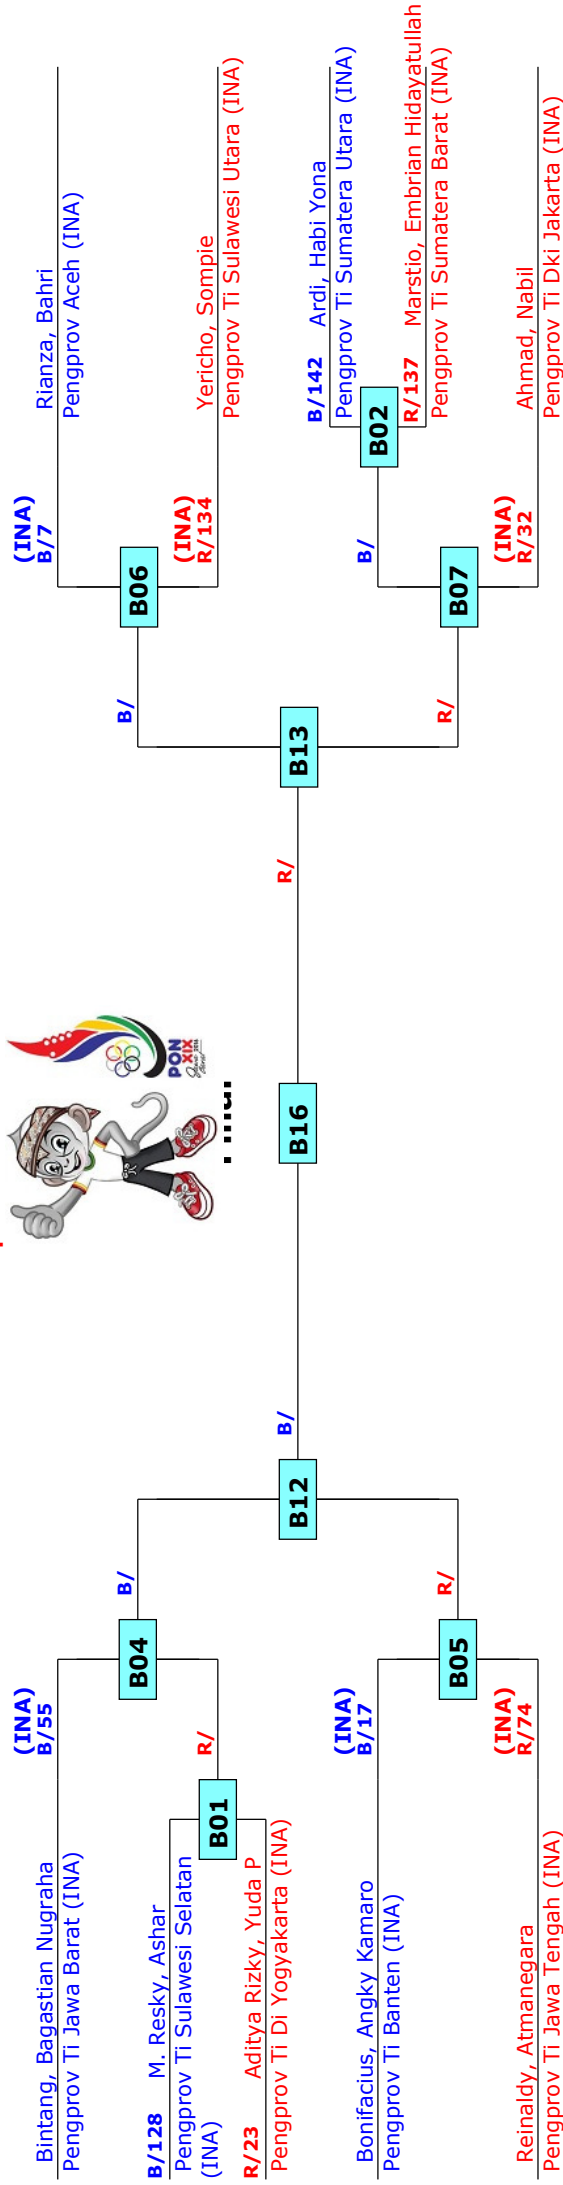

PEKAN OLAHRAGA NASIONAL KE-19

BANDUNG, Indonesia

Tournament date: 25/09/2016 upto 28/09/2016

Seniors Male A -54 (Fin)

Active competitors: 10

Competition date: 27/09/2016

Result legend:
 (WDR) Withdrawal
 (DSQ) Disqualified
 (RSC) Ref. stop contest
 (SUP) Superiority
 (PUN) Punishment
 (SDP) Sudden death
 (PTG) Points win (gap)
 (PTF) Points win (normal)

Prize winners:

PEKAN OLAHRAGA NASIONAL KE-19

BANDUNG, Indonesia

Tournament date: 25/09/2016 upto 28/09/2016

Seniors Male A -58 (Fly)

Active competitors: 10

Competition date: 26/09/2016

Result legend:
 (WDR) Withdrawal
 (DSQ) Disqualified
 (RSC) Ref. stop contest
 (SUP) Superiority
 (PUN) Punishment
 (SDP) Sudden death
 (PTG) Points win (gap)
 (PTF) Points win (normal)

Prize winners:

PEKAN OLAHRAGA NASIONAL KE-19

BANDUNG, Indonesia

Tournament date: 25/09/2016 upto 28/09/2016

Seniors Male A -63 (Bantam)

Active competitors: 10

Competition date: 25/09/2016

Result legend:
 (WDR) Withdrawal
 (SDP) Sudden death
 (DSQ) Disqualified
 (RSC) Ref. stop contest
 (SUP) Superiority
 (PUN) Punishment
 (PTG) Points win (gap)
 (PTF) Points win (normal)

Prize winners:

PEKAN OLAHRAGA NASIONAL KE-19

BANDUNG, Indonesia

Tournament date: 25/09/2016 upto 28/09/2016

Seniors Male A -68 (Feather)

Active competitors: 9

Competition date: 26/09/2016

Result legend:
 (WDR) Withdrawal
 (DSQ) Disqualified
 (RSC) Ref. stop contest
 (SUP) Superiority
 (PUN) Punishment
 (SDP) Sudden death
 (PTG) Points win (gap)
 (PTF) Points win (normal)