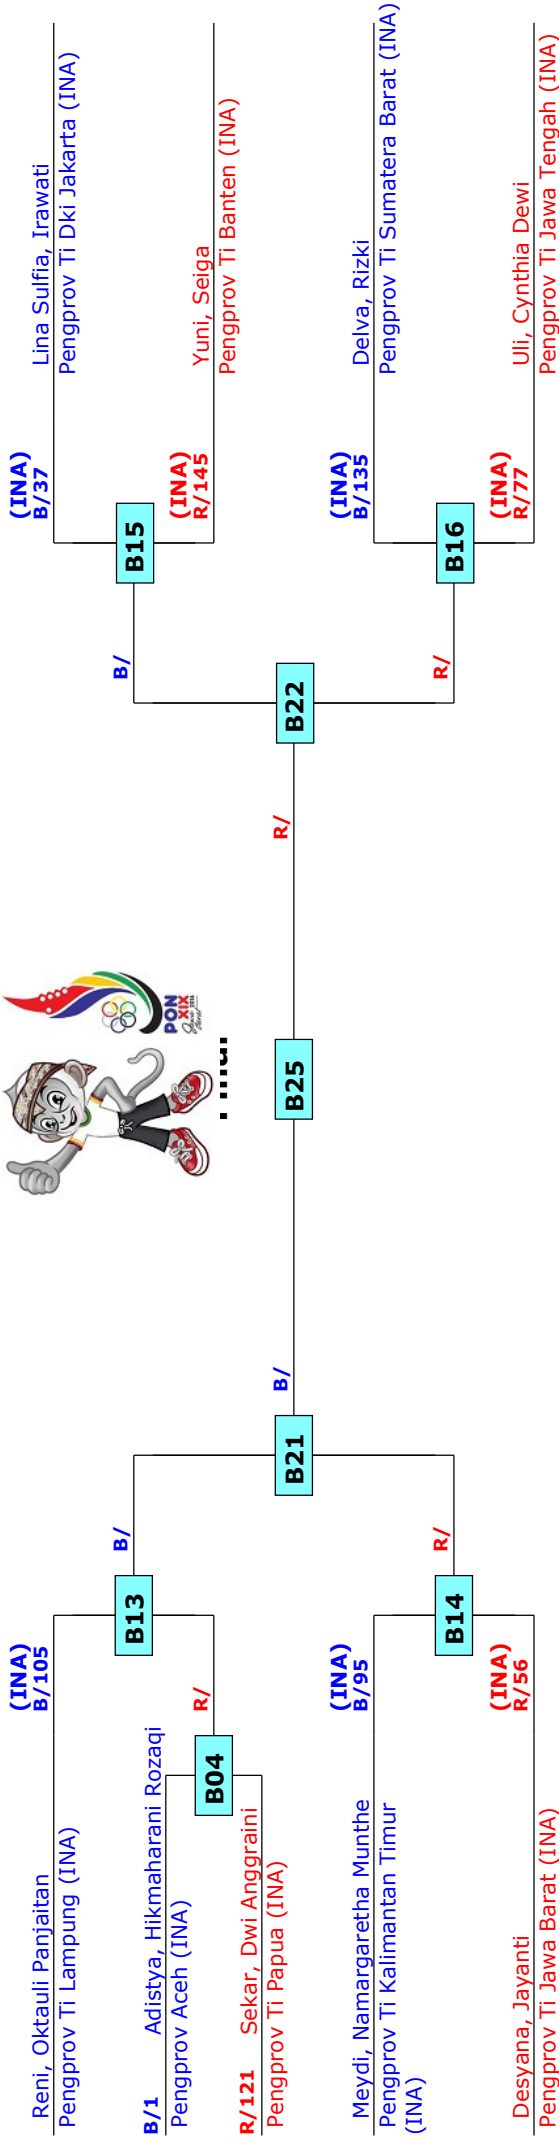

PEKAN OLAHRAGA NASIONAL KE-19

BANDUNG, Indonesia

Tournament date: 25/09/2016 upto 28/09/2016

Seniors Male A -54 (Fin)

Active competitors: 10

Competition date: 27/09/2016

Result legend:
 (WDR) Withdrawal
 (DSQ) Disqualified
 (RSC) Ref. stop contest
 (SUP) Superiority
 (PUN) Punishment
 (SDP) Sudden death
 (PTG) Points win (gap)
 (PTF) Points win (normal)

Prize winners:

PEKAN OLAHRAGA NASIONAL KE-19

BANDUNG, Indonesia

Tournament date: 25/09/2016 upto 28/09/2016

Seniors Male A -58 (Fly)

Active competitors: 10

Competition date: 26/09/2016

Result legend:
 (WDR) Withdrawal
 (DSQ) Disqualified
 (RSC) Ref. stop contest
 (SUP) Superiority
 (PUN) Punishment
 (SDP) Sudden death
 (PTG) Points win (gap)
 (PTF) Points win (normal)

Prize winners:

PEKAN OLAHRAGA NASIONAL KE-19

BANDUNG, Indonesia

Tournament date: 25/09/2016 upto 28/09/2016

Seniors Male A -74 (Light)

Active competitors: 9

Competition date: 25/09/2016

Result legend:
 (WDR) Withdrawal
 (DSQ) Disqualified
 (RSC) Ref. stop contest
 (SUP) Superiority
 (PUN) Punishment
 (SDP) Sudden death
 (PTG) Points win (gap)
 (PTF) Points win (normal)

Prize winners:

PEKAN OLAHRAGA NASIONAL KE-19

BANDUNG, Indonesia

Tournament date: 25/09/2016 upto 28/09/2016

Seniors Female A +73 (Heavy)

Active competitors: 9

Competition date: 25/09/2016

Result legend:
 (WDR) Withdrawal
 (DSQ) Disqualified
 (RSC) Ref. stop contest
 (SUP) Superiority
 (PUN) Punishment
 (SDP) Sudden death
 (PTG) Points win (gap)
 (PTF) Points win (normal)