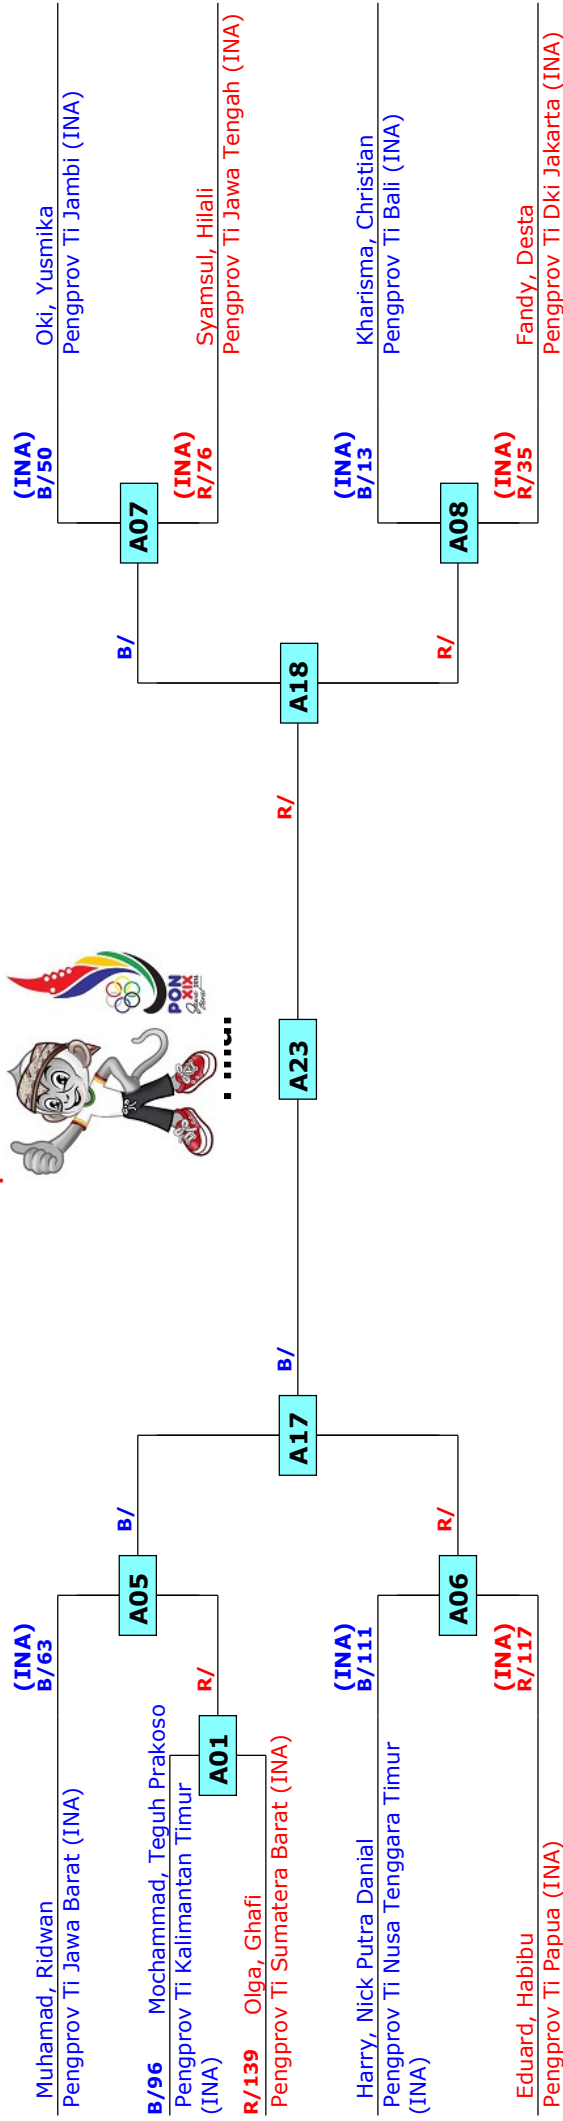

Prize winners:

PEKAN OLAHRAGA NASIONAL KE-19

BANDUNG, Indonesia

Tournament date: 25/09/2016 upto 28/09/2016

Seniors Male A -68 (Feather)

Active competitors: 9

Competition date: 26/09/2016

Result legend:
 (WDR) Withdrawal
 (DSQ) Disqualified
 (RSC) Ref. stop contest
 (SUP) Superiority
 (PUN) Punishment
 (SDP) Sudden death
 (PTG) Points win (gap)
 (PTF) Points win (normal)

Prize winners:

PEKAN OLAHRAGA NASIONAL KE-19

BANDUNG, Indonesia

Tournament date: 25/09/2016 upto 28/09/2016

Seniors Male A -74 (Light)

Active competitors: 9

Competition date: 25/09/2016

Result legend:
 (WDR) Withdrawal
 (DSQ) Disqualified
 (RSC) Ref. stop contest
 (SUP) Superiority
 (PUN) Punishment
 (SDP) Sudden death
 (PTG) Points win (gap)
 (PTF) Points win (normal)

Prize winners:

PEKAN OLAHRAGA NASIONAL KE-19

BANDUNG, Indonesia

Tournament date: 25/09/2016 upto 28/09/2016

Seniors Male A -80 (Welter)

Active competitors: 9

Competition date: 27/09/2016

Result legend:
 (WDR) Withdrawal
 (DSQ) Disqualified
 (RSC) Ref. stop contest
 (SUP) Superiority
 (PUN) Punishment
 (SDP) Sudden death
 (PTG) Points win (gap)
 (PTF) Points win (normal)

Prize winners:

PEKAN OLAHRAGA NASIONAL KE-19

BANDUNG, Indonesia

Tournament date: 25/09/2016 upto 28/09/2016

Seniors Male A -87 (Middle)

Active competitors: 9

Competition date: 26/09/2016

Result legend:
 (WDR) Withdrawal
 (DSQ) Disqualified
 (RSC) Ref. stop contest
 (SUP) Superiority
 (PUN) Punishment
 (SDP) Sudden death
 (PTG) Points win (gap)
 (PTF) Points win (normal)