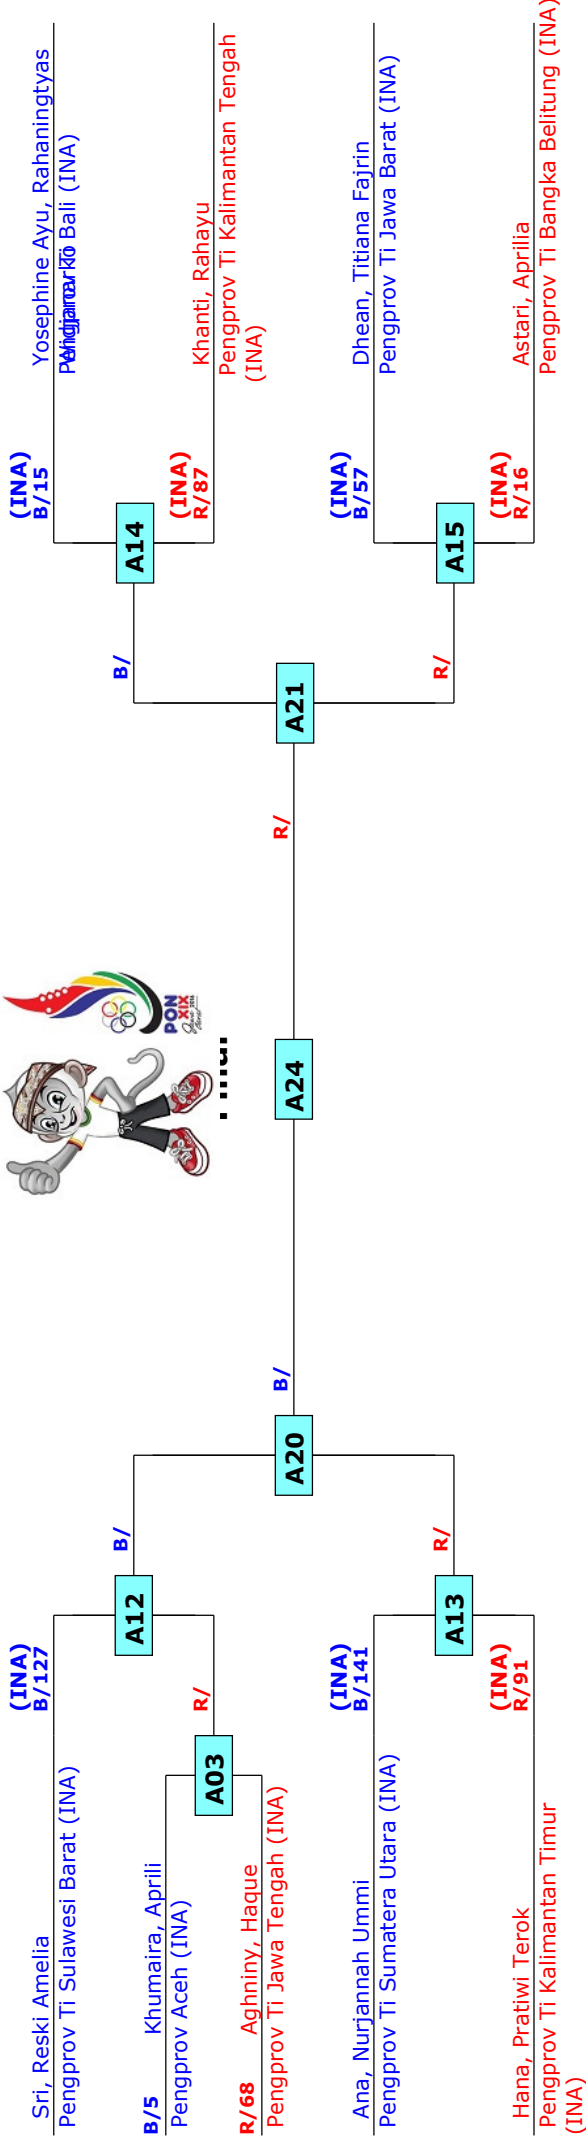

Prize winners:

PEKAN OLAHRAGA NASIONAL KE-19

BANDUNG, Indonesia

Tournament date: 25/09/2016 upto 28/09/2016

Seniors Male A -87 (Middle)

Active competitors: 9

Competition date: 26/09/2016

Result legend:
 (WDR) Withdrawal
 (DSQ) Disqualified
 (RSC) Ref. stop contest
 (SUP) Superiority
 (PUN) Punishment
 (SDP) Sudden death
 (PTG) Points win (gap)
 (PTF) Points win (normal)

Prize winners:

PEKAN OLAHRAGA NASIONAL KE-19

BANDUNG, Indonesia

Tournament date: 25/09/2016 upto 28/09/2016

Seniors Male A +87 (Heavy)

Active competitors: 10

Competition date: 28/09/2016

Result legend:
 (WDR) Withdrawal
 (SDP) Sudden death
 (DSQ) Disqualified
 (PTG) Points win (gap)
 (RSC) Ref. stop contest
 (PTF) Points win (normal)
 (SUP) Superiority
 (PUN) Punishment

Prize winners:

PEKAN OLAHRAGA NASIONAL KE-19

BANDUNG, Indonesia

Tournament date: 25/09/2016 upto 28/09/2016

Seniors Female A -46 (Fin)

Active competitors: 9

Competition date: 26/09/2016

Result legend:
 (WDR) Withdrawal
 (DSQ) Disqualified
 (RSC) Ref. stop contest
 (SUP) Superiority
 (PUN) Punishment
 (SDP) Sudden death
 (PTG) Points win (gap)
 (PTF) Points win (normal)

Prize winners:

PEKAN OLAHRAGA NASIONAL KE-19

BANDUNG, Indonesia

Tournament date: 25/09/2016 upto 28/09/2016

Seniors Female A -49 (Fly)

Active competitors: 8

Competition date: 26/09/2016

Result legend:
 (WDR) Withdrawal
 (DSQ) Disqualified
 (RSC) Ref. stop contest
 (SUP) Superiority
 (PUN) Punishment
 (SDP) Sudden death
 (PTG) Points win (gap)
 (PTF) Points win (normal)