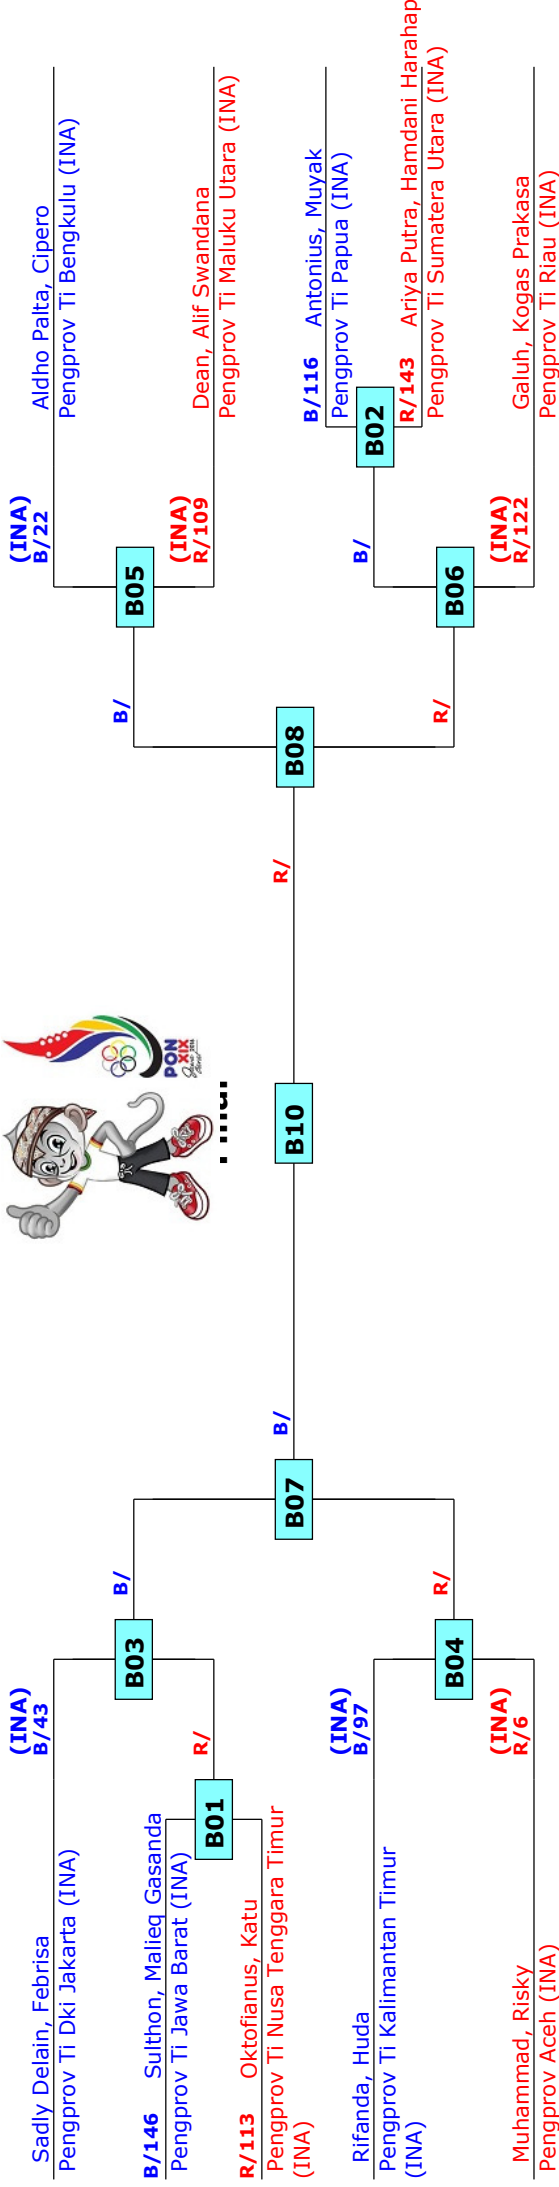

PEKAN OLAHRAGA NASIONAL KE-19

BANDUNG, Indonesia

Tournament date: 25/09/2016 upto 28/09/2016

Seniors Male A -54 (Fin)

Active competitors: 10

Competition date: 27/09/2016

Result legend:
 (WDR) Withdrawal
 (DSQ) Disqualified
 (RSC) Ref. stop contest
 (SUP) Superiority
 (PUN) Punishment
 (SDP) Sudden death
 (PTG) Points win (gap)
 (PTF) Points win (normal)

Prize winners:

PEKAN OLAHRAGA NASIONAL KE-19

BANDUNG, Indonesia

Tournament date: 25/09/2016 upto 28/09/2016

Seniors Male A -87 (Middle)

Active competitors: 9

Competition date: 26/09/2016

Result legend:
 (WDR) Withdrawal
 (DSQ) Disqualified
 (RSC) Ref. stop contest
 (SUP) Superiority
 (PUN) Punishment
 (SDP) Sudden death
 (PTG) Points win (gap)
 (PTF) Points win (normal)

Prize winners:

PEKAN OLAHRAGA NASIONAL KE-19

BANDUNG, Indonesia

Tournament date: 25/09/2016 upto 28/09/2016

Seniors Male A +87 (Heavy)

Active competitors: 10

Competition date: 28/09/2016

Result legend:
 (WDR) Withdrawal
 (SDP) Sudden death
 (DSQ) Disqualified
 (PTG) Points win (gap)
 (RSC) Ref. stop contest
 (PTF) Points win (normal)
 (SUP) Superiority
 (PUN) Punishment

Prize winners:

PEKAN OLAHRAGA NASIONAL KE-19

BANDUNG, Indonesia

Tournament date: 25/09/2016 upto 28/09/2016

Seniors Female A -46 (Fin)

Active competitors: 9

Competition date: 26/09/2016

Result legend:
 (WDR) Withdrawal
 (DSQ) Disqualified
 (RSC) Ref. stop contest
 (SUP) Superiority
 (PUN) Punishment
 (SDP) Sudden death
 (PTG) Points win (gap)
 (PTF) Points win (normal)