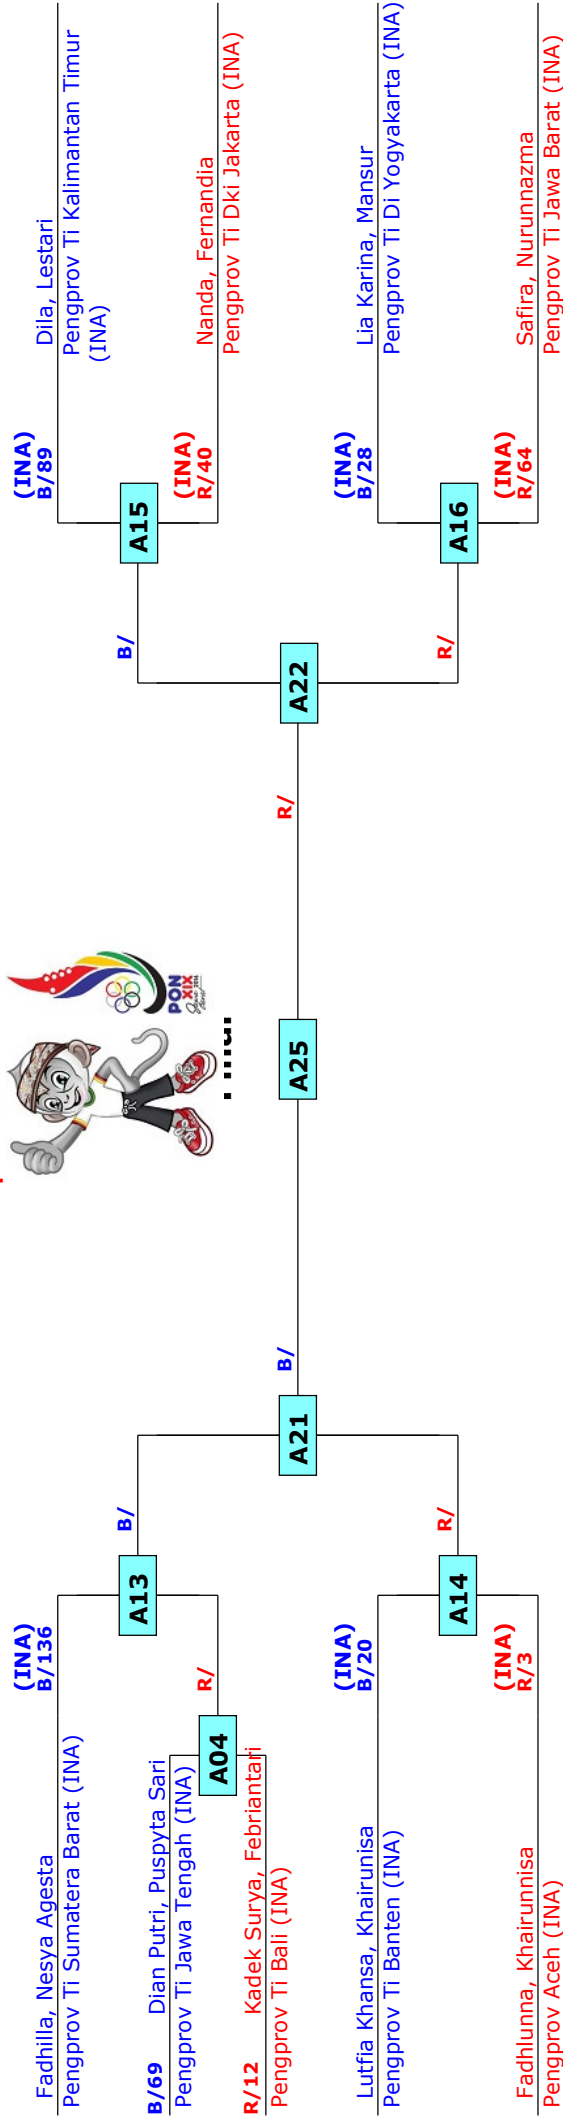

PEKAN OLAHRAGA NASIONAL KE-19

BANDUNG, Indonesia

Tournament date: 25/09/2016 upto 28/09/2016

Seniors Male A -54 (Fin)

Active competitors: 10

Competition date: 27/09/2016

Result legend:
 (WDR) Withdrawal
 (DSQ) Disqualified
 (RSC) Ref. stop contest
 (SUP) Superiority
 (PUN) Punishment
 (SDP) Sudden death
 (PTG) Points win (gap)
 (PTF) Points win (normal)

Prize winners:

PEKAN OLAHRAGA NASIONAL KE-19

BANDUNG, Indonesia

Tournament date: 25/09/2016 upto 28/09/2016

Seniors Male A -74 (Light)

Active competitors: 9

Competition date: 25/09/2016

Result legend:
 (WDR) Withdrawal
 (DSQ) Disqualified
 (RSC) Ref. stop contest
 (SUP) Superiority
 (PUN) Punishment
 (SDP) Sudden death
 (PTG) Points win (gap)
 (PTF) Points win (normal)

Prize winners:

PEKAN OLAHRAHA NASIONAL KE-19

BANDUNG, Indonesia

Tournament date: 25/09/2016 upto 28/09/2016

Seniors Female A -62 (Light)

Active competitors: 8

Competition date: 26/09/2016

Result legend:
 (WDR) Withdrawal
 (SDP) Sudden death
 (DSQ) Disqualified
 (RSC) Ref. stop contest
 (SUP) Superiority
 (PUN) Punishment
 (SDP) Sudden death
 (PTG) Points win (gap)
 (PTF) Points win (normal)

Prize winners:

PEKAN OLAHRAGA NASIONAL KE-19

BANDUNG, Indonesia

Tournament date: 25/09/2016 upto 28/09/2016

Seniors Female A -67 (Welter)

Active competitors: 9

Competition date: 27/09/2016

Result legend:
 (WDR) Withdrawal
 (DSQ) Disqualified
 (RSC) Ref. stop contest
 (SUP) Superiority
 (PUN) Punishment
 (SDP) Sudden death
 (PTG) Points win (gap)
 (PTF) Points win (normal)