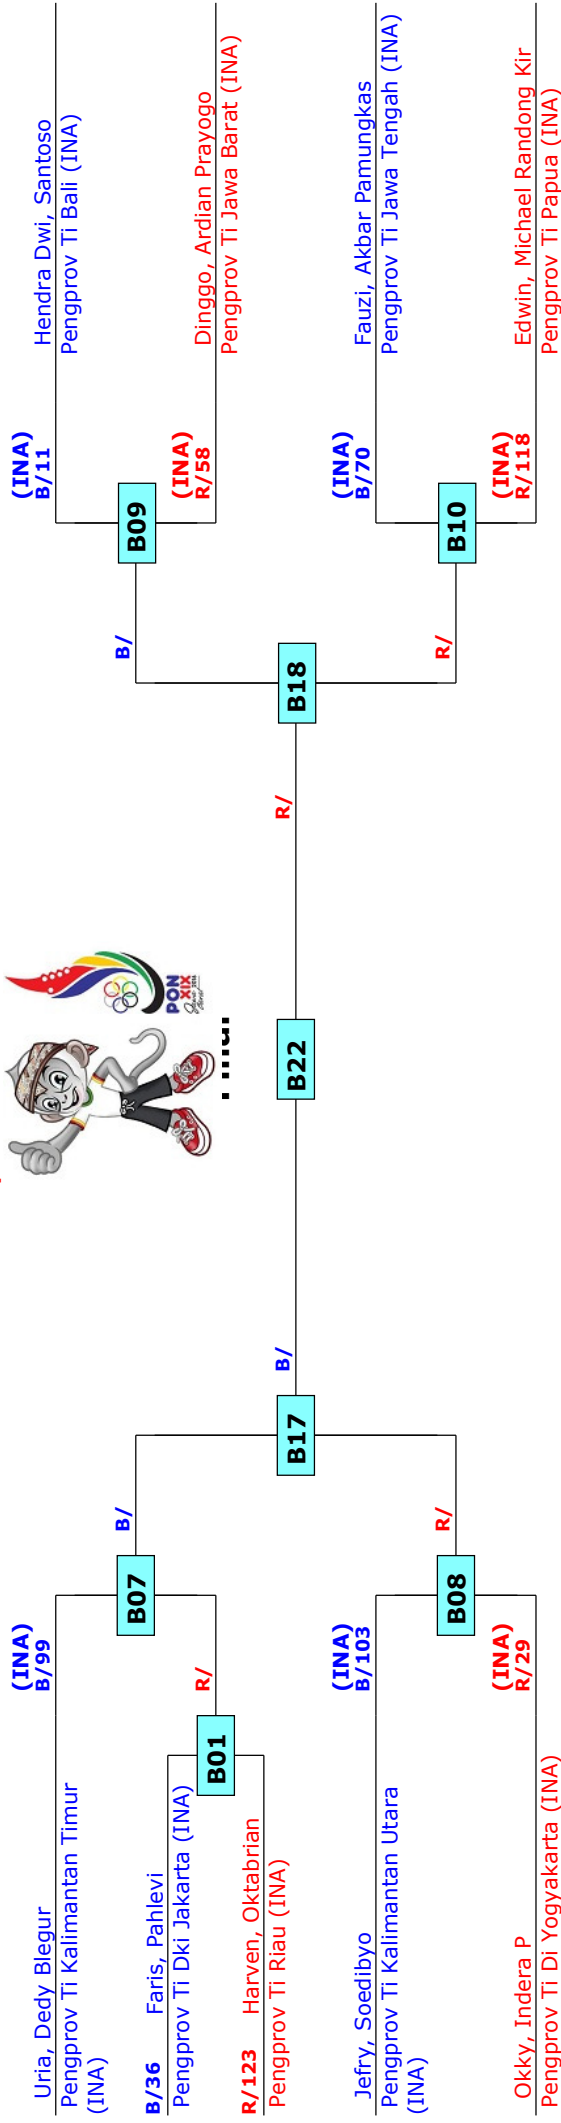

PEKAN OLAHRAGA NASIONAL KE-19

BANDUNG, Indonesia

Tournament date: 25/09/2016 upto 28/09/2016

Seniors Male A -54 (Fin)

Active competitors: 10

Competition date: 27/09/2016

Result legend:
 (WDR) Withdrawal
 (DSQ) Disqualified
 (RSC) Ref. stop contest
 (SUP) Superiority
 (PUN) Punishment
 (SDP) Sudden death
 (PTG) Points win (gap)
 (PTF) Points win (normal)

Prize winners:

PEKAN OLAHRAGA NASIONAL KE-19

BANDUNG, Indonesia

Tournament date: 25/09/2016 upto 28/09/2016

Seniors Male A -63 (Bantam)

Active competitors: 10

Competition date: 25/09/2016

Result legend:
 (WDR) Withdrawal
 (SDP) Sudden death
 (DSQ) Disqualified
 (RSC) Ref. stop contest
 (SUP) Superiority
 (PUN) Punishment
 (PTG) Points win (gap)
 (PTF) Points win (normal)

Prize winners:

PEKAN OLAHRAGA NASIONAL KE-19

BANDUNG, Indonesia

Tournament date: 25/09/2016 upto 28/09/2016

Seniors Male A -68 (Feather)

Active competitors: 9

Competition date: 26/09/2016

Result legend:
 (WDR) Withdrawal
 (DSQ) Disqualified
 (RSC) Ref. stop contest
 (SUP) Superiority
 (PUN) Punishment
 (SDP) Sudden death
 (PTG) Points win (gap)
 (PTF) Points win (normal)

Prize winners:

PEKAN OLAHRAGA NASIONAL KE-19

BANDUNG, Indonesia

Tournament date: 25/09/2016 upto 28/09/2016

Seniors Male A -74 (Light)

Active competitors: 9

Competition date: 25/09/2016

Result legend:
 (WDR) Withdrawal
 (DSQ) Disqualified
 (RSC) Ref. stop contest
 (SUP) Superiority
 (PUN) Punishment
 (SDP) Sudden death
 (PTG) Points win (gap)
 (PTF) Points win (normal)