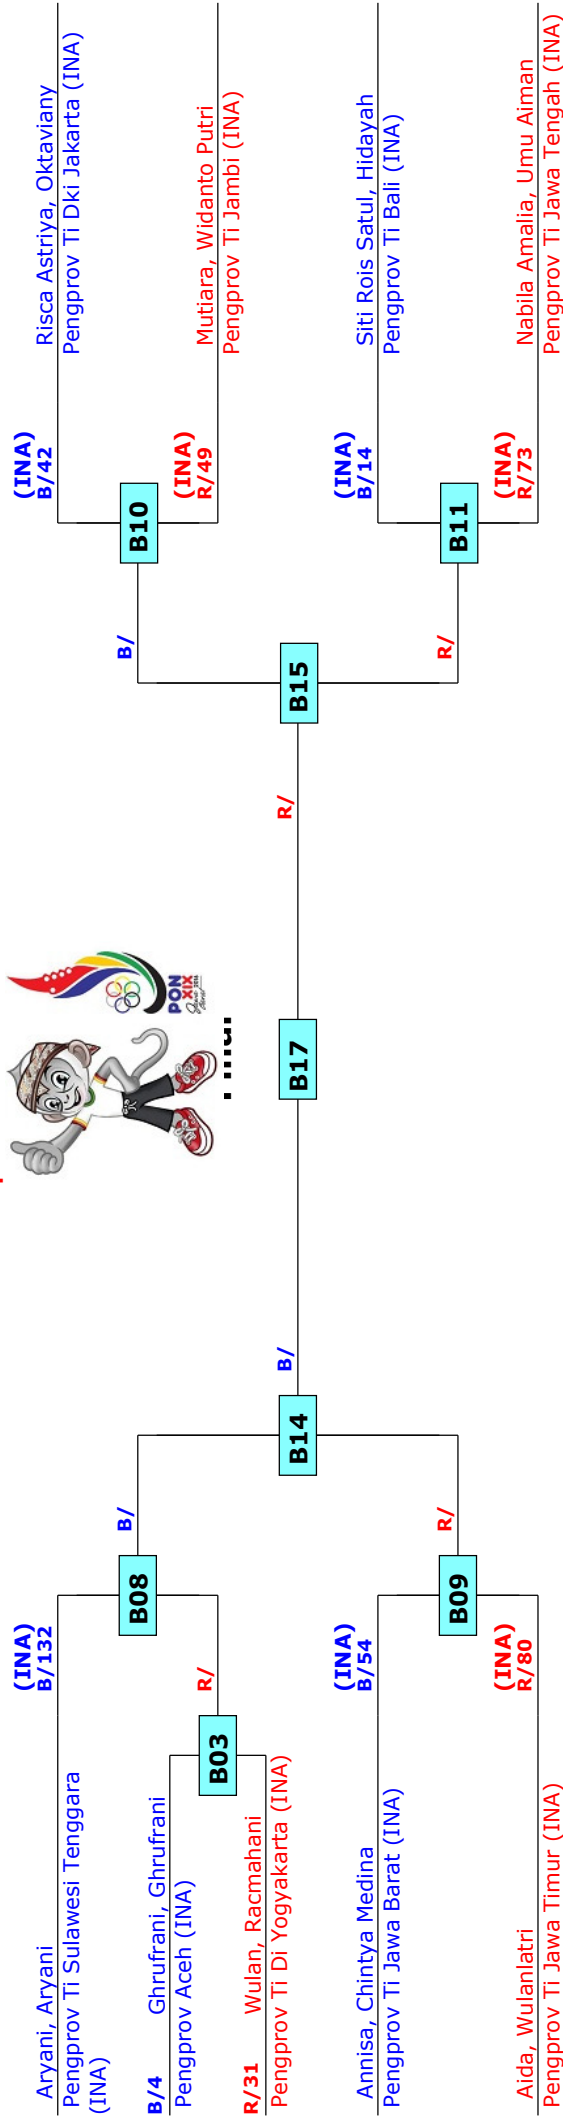

PEKAN OLAHRAGA NASIONAL KE-19

BANDUNG, Indonesia

Tournament date: 25/09/2016 upto 28/09/2016

Seniors Male A -54 (Fin)

Active competitors: 10

Competition date: 27/09/2016

Result legend:
 (WDR) Withdrawal
 (DSQ) Disqualified
 (RSC) Ref. stop contest
 (SUP) Superiority
 (PUN) Punishment
 (SDP) Sudden death
 (PTG) Points win (gap)
 (PTF) Points win (normal)

Prize winners:

PEKAN OLAHRAGA NASIONAL KE-19

BANDUNG, Indonesia

Tournament date: 25/09/2016 upto 28/09/2016

Seniors Female A -49 (Fly)

Active competitors: 8

Competition date: 26/09/2016

Result legend:
 (WDR) Withdrawal
 (DSQ) Disqualified
 (RSC) Ref. stop contest
 (SUP) Superiority
 (PUN) Punishment
 (SDP) Sudden death
 (PTG) Points win (gap)
 (PTF) Points win (normal)

Prize winners:

PEKAN OLAHRAGA NASIONAL KE-19

BANDUNG, Indonesia

Tournament date: 25/09/2016 upto 28/09/2016

Seniors Female A -53 (Bantam)

Active competitors: 10

Competition date: 27/09/2016

Result legend:
(WDR) Withdrawal
(DSQ) Disqualified
(RSC) Ref. stop contest
(SUP) Superiority
(PUN) Punishment
(SDP) Sudden death
(PTG) Points win (gap)
(PTF) Points win (normal)

Prize winners:

PEKAN OLAHRAGA NASIONAL KE-19

BANDUNG, Indonesia

Tournament date: 25/09/2016 upto 28/09/2016

Seniors Female A -57 (Feather)

Active competitors: 9

Competition date: 27/09/2016

Result legend:
 (WDR) Withdrawal
 (DSQ) Disqualified
 (RSC) Ref. stop contest
 (SUP) Superiority
 (PUN) Punishment
 (SDP) Sudden death
 (PTG) Points win (gap)
 (PTF) Points win (normal)