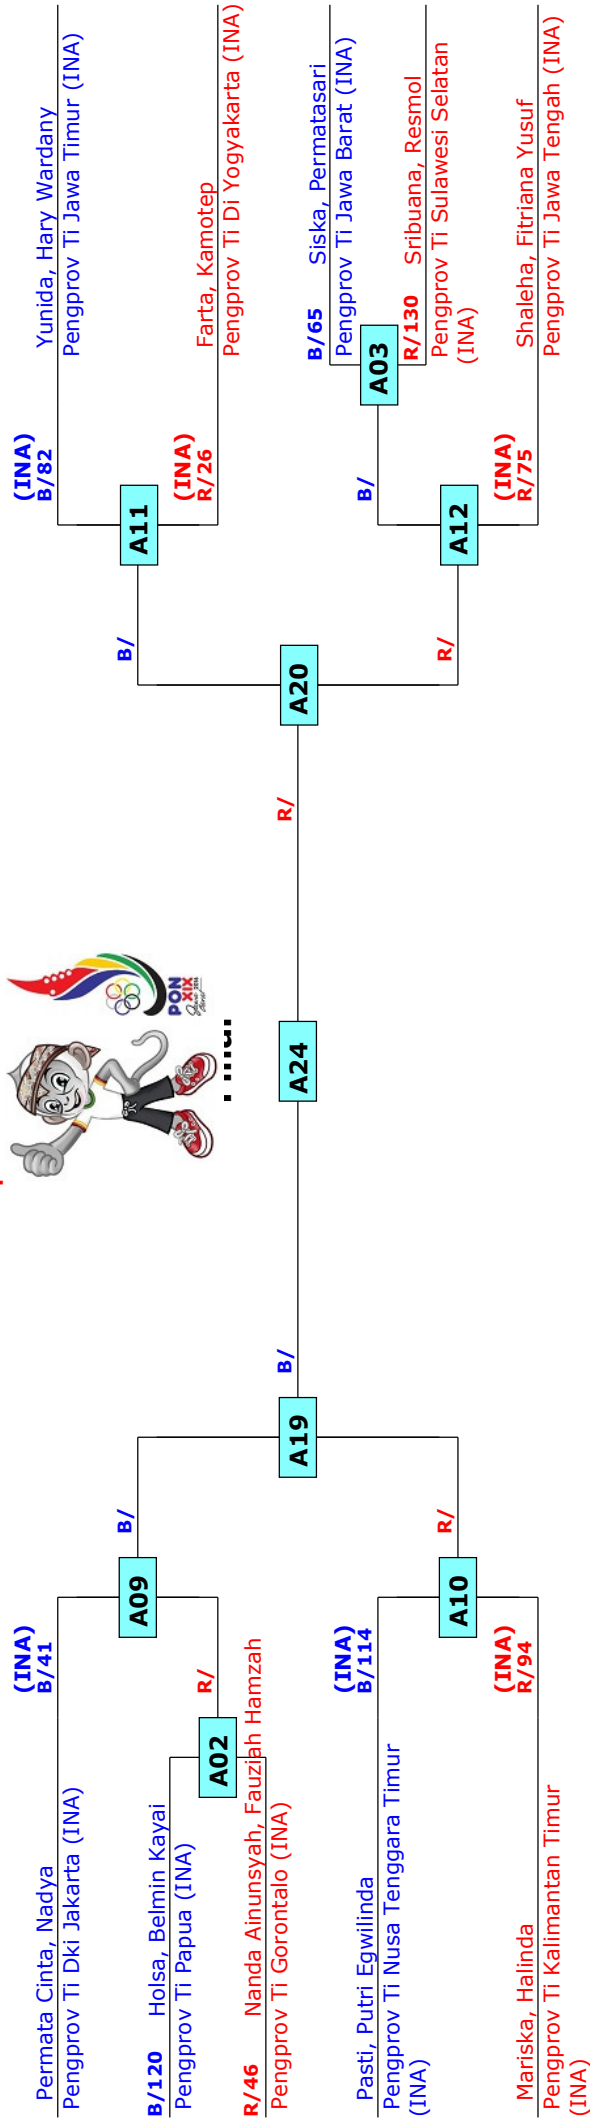

PEKAN OLAHRAGA NASIONAL KE-19

BANDUNG, Indonesia

Tournament date: 25/09/2016 upto 28/09/2016

Seniors Male A -54 (Fin)

Active competitors: 10

Competition date: 27/09/2016

Result legend:
 (WDR) Withdrawal
 (DSQ) Disqualified
 (RSC) Ref. stop contest
 (SUP) Superiority
 (PUN) Punishment
 (SDP) Sudden death
 (PTG) Points win (gap)
 (PTF) Points win (normal)

Prize winners:

PEKAN OLAHRAGA NASIONAL KE-19

BANDUNG, Indonesia

Tournament date: 25/09/2016 upto 28/09/2016

Seniors Female A -49 (Fly)

Active competitors: 8

Competition date: 26/09/2016

Result legend:
 (WDR) Withdrawal
 (DSQ) Disqualified
 (RSC) Ref. stop contest
 (SUP) Superiority
 (PUN) Punishment
 (SDP) Sudden death
 (PTG) Points win (gap)
 (PTF) Points win (normal)

Prize winners:

PEKAN OLAHRAGA NASIONAL KE-19

BANDUNG, Indonesia

Tournament date: 25/09/2016 upto 28/09/2016

Seniors Female A -53 (Bantam)

Active competitors: 10

Competition date: 27/09/2016

Result legend:
(WDR) Withdrawal
(DSQ) Disqualified
(RSC) Ref. stop contest
(SUP) Superiority
(PUN) Punishment
(SDP) Sudden death
(PTG) Points win (gap)
(PTF) Points win (normal)

Prize winners:

PEKAN OLAHRAGA NASIONAL KE-19

BANDUNG, Indonesia

Tournament date: 25/09/2016 upto 28/09/2016

Seniors Female A -57 (Feather)

Active competitors: 9

Competition date: 27/09/2016

Result legend:
 (WDR) Withdrawal
 (DSQ) Disqualified
 (RSC) Ref. stop contest
 (SUP) Superiority
 (PUN) Punishment
 (SDP) Sudden death
 (PTG) Points win (gap)
 (PTF) Points win (normal)