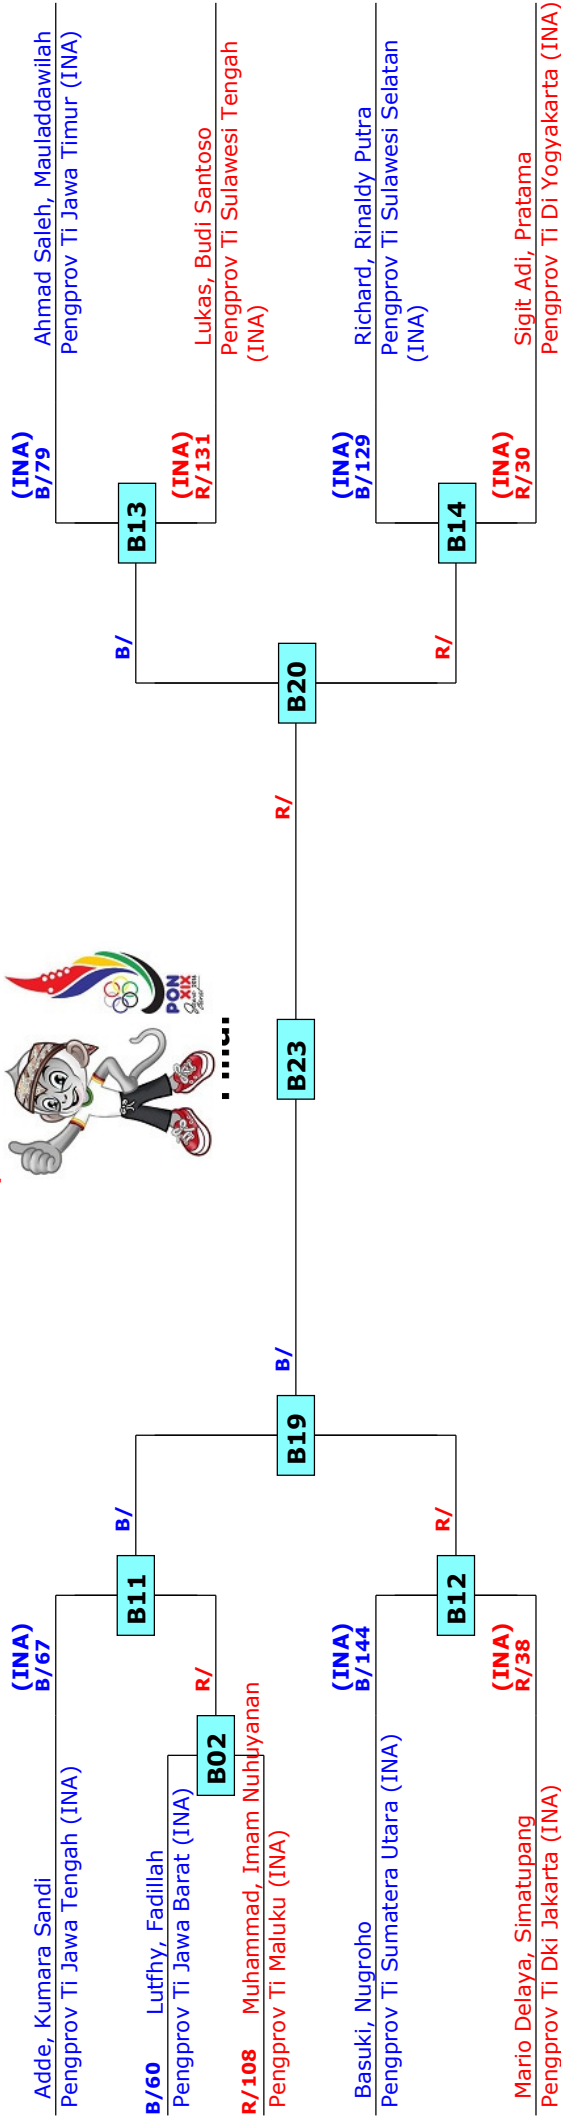

Prize winners:

PEKAN OLAHRAGA NASIONAL KE-19

BANDUNG, Indonesia

Tournament date: 25/09/2016 upto 28/09/2016

Seniors Male A -74 (Light)

Active competitors: 9

Competition date: 25/09/2016

Result legend:
 (WDR) Withdrawal
 (DSQ) Disqualified
 (RSC) Ref. stop contest
 (SUP) Superiority
 (PUN) Punishment
 (SDP) Sudden death
 (PTG) Points win (gap)
 (PTF) Points win (normal)

Prize winners:

PEKAN OLAHRAGA NASIONAL KE-19

BANDUNG, Indonesia

Tournament date: 25/09/2016 upto 28/09/2016

Seniors Male A -80 (Welter)

Active competitors: 9

Competition date: 27/09/2016

Result legend:
 (WDR) Withdrawal
 (DSQ) Disqualified
 (RSC) Ref. stop contest
 (SUP) Superiority
 (PUN) Punishment
 (SDP) Sudden death
 (PTG) Points win (gap)
 (PTF) Points win (normal)

Prize winners:

PEKAN OLAHRAGA NASIONAL KE-19

BANDUNG, Indonesia

Tournament date: 25/09/2016 upto 28/09/2016

Seniors Male A -87 (Middle)

Active competitors: 9

Competition date: 26/09/2016

Result legend:
 (WDR) Withdrawal
 (DSQ) Disqualified
 (RSC) Ref. stop contest
 (SUP) Superiority
 (PUN) Punishment
 (SDP) Sudden death
 (PTG) Points win (gap)
 (PTF) Points win (normal)

Prize winners:

PEKAN OLAHRAGA NASIONAL KE-19

BANDUNG, Indonesia

Tournament date: 25/09/2016 upto 28/09/2016

Seniors Male A +87 (Heavy)

Active competitors: 10

Competition date: 28/09/2016

Result legend:
 (WDR) Withdrawal
 (SDP) Sudden death
 (DSQ) Disqualified
 (PTG) Points win (gap)
 (RSC) Ref. stop contest
 (PTF) Points win (normal)
 (SUP) Superiority
 (PUN) Punishment