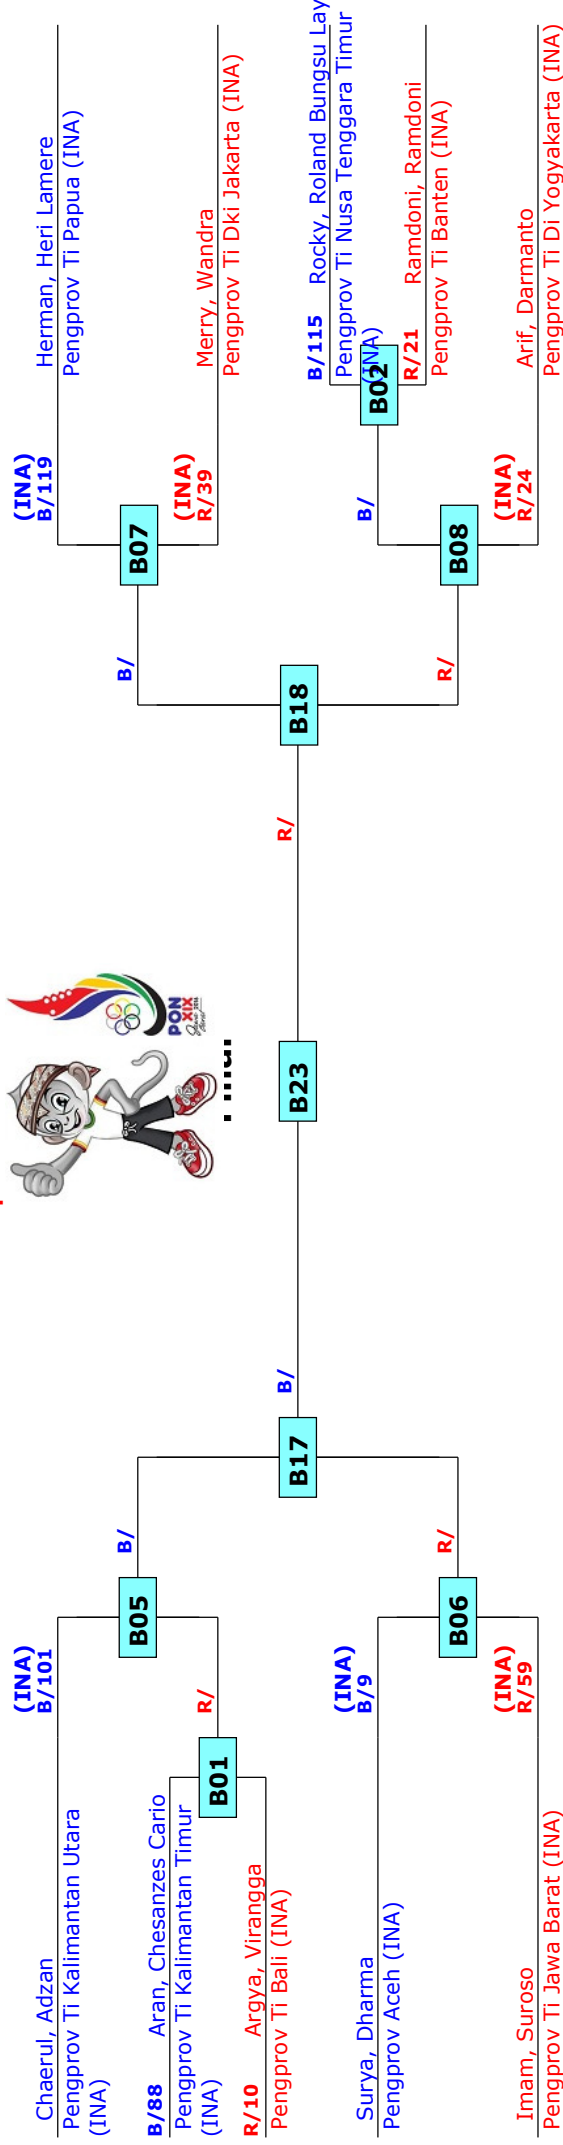

PEKAN OLAHRAGA NASIONAL KE-19

BANDUNG, Indonesia

Tournament date: 25/09/2016 upto 28/09/2016

Seniors Male A -54 (Fin)

Active competitors: 10

Competition date: 27/09/2016

Result legend:
 (WDR) Withdrawal
 (DSQ) Disqualified
 (RSC) Ref. stop contest
 (SUP) Superiority
 (PUN) Punishment
 (SDP) Sudden death
 (PTG) Points win (gap)
 (PTF) Points win (normal)

Prize winners:

PEKAN OLAHRAGA NASIONAL KE-19

BANDUNG, Indonesia

Tournament date: 25/09/2016 upto 28/09/2016

Seniors Male A -58 (Fly)

Active competitors: 10

Competition date: 26/09/2016

Result legend:
 (WDR) Withdrawal
 (DSQ) Disqualified
 (RSC) Ref. stop contest
 (SUP) Superiority
 (PUN) Punishment
 (SDP) Sudden death
 (PTG) Points win (gap)
 (PTF) Points win (normal)

Prize winners:

PEKAN OLAHRAGA NASIONAL KE-19

BANDUNG, Indonesia

Tournament date: 25/09/2016 upto 28/09/2016

Seniors Male A -63 (Bantam)

Active competitors: 10

Competition date: 25/09/2016

Result legend:
 (WDR) Withdrawal
 (SDP) Sudden death
 (DSQ) Disqualified
 (RSC) Ref. stop contest
 (SUP) Superiority
 (PUN) Punishment
 (PTG) Points win (gap)
 (PTF) Points win (normal)

Prize winners:

PEKAN OLAHRAGA NASIONAL KE-19

BANDUNG, Indonesia

Tournament date: 25/09/2016 upto 28/09/2016

Seniors Male A -68 (Feather)

Active competitors: 9

Competition date: 26/09/2016

Result legend:
 (WDR) Withdrawal
 (DSQ) Disqualified
 (RSC) Ref. stop contest
 (SUP) Superiority
 (PUN) Punishment
 (SDP) Sudden death
 (PTG) Points win (gap)
 (PTF) Points win (normal)