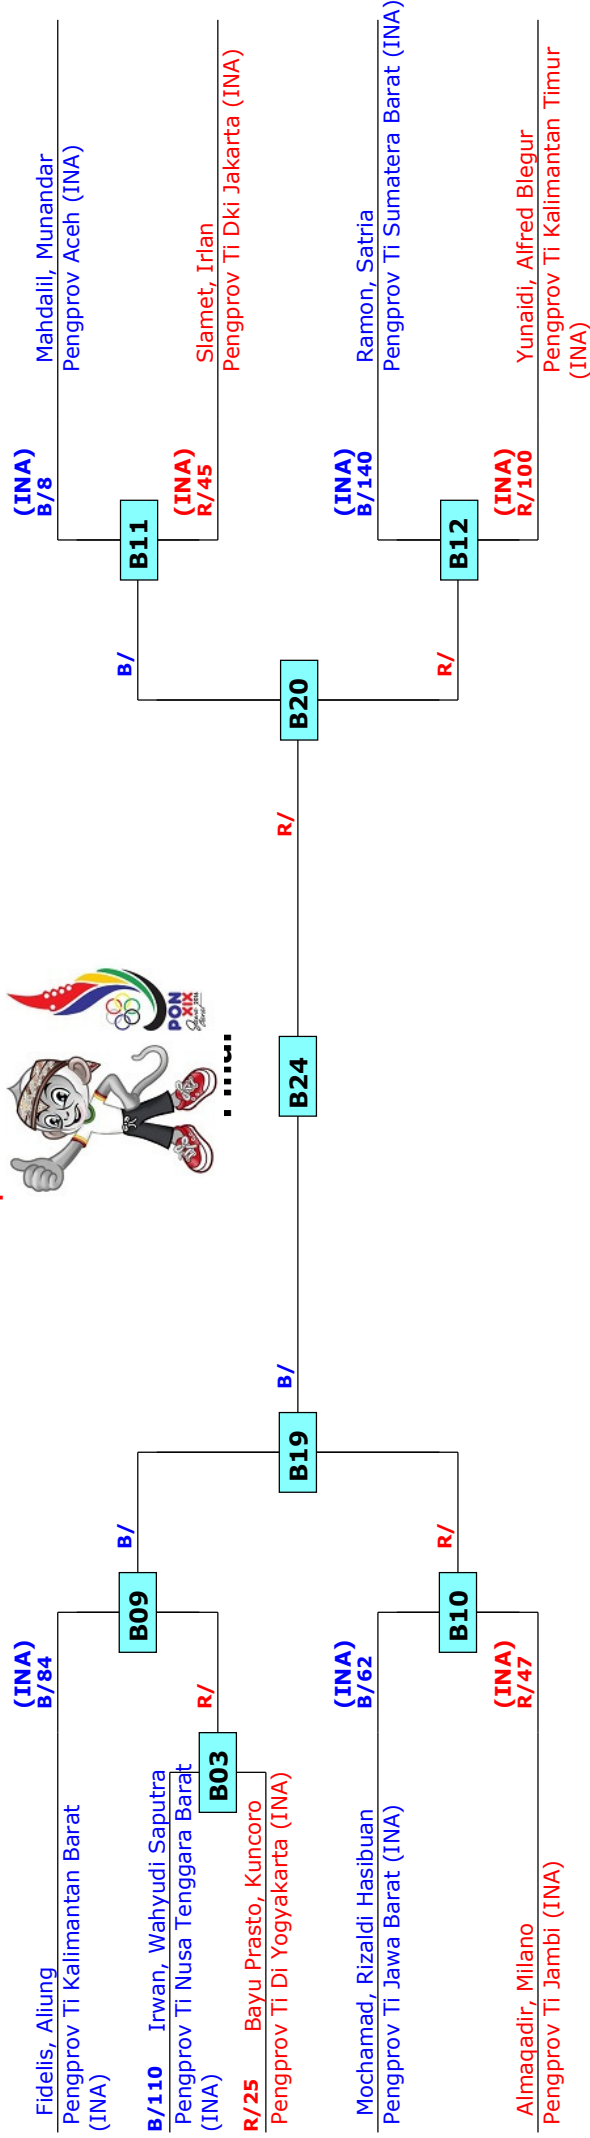

PEKAN OLAHRAGA NASIONAL KE-19

BANDUNG, Indonesia

Tournament date: 25/09/2016 upto 28/09/2016

Seniors Male A -54 (Fin)

Active competitors: 10

Competition date: 27/09/2016

Result legend:
 (WDR) Withdrawal
 (DSQ) Disqualified
 (RSC) Ref. stop contest
 (SUP) Superiority
 (PUN) Punishment
 (SDP) Sudden death
 (PTG) Points win (gap)
 (PTF) Points win (normal)

Prize winners:

PEKAN OLAHRAGA NASIONAL KE-19

BANDUNG, Indonesia

Tournament date: 25/09/2016 upto 28/09/2016

Seniors Male A -68 (Feather)

Active competitors: 9

Competition date: 26/09/2016

Result legend:
 (WDR) Withdrawal
 (DSQ) Disqualified
 (RSC) Ref. stop contest
 (SUP) Superiority
 (PUN) Punishment
 (SDP) Sudden death
 (PTG) Points win (gap)
 (PTF) Points win (normal)

Prize winners:

PEKAN OLAHRAGA NASIONAL KE-19

BANDUNG, Indonesia

Tournament date: 25/09/2016 upto 28/09/2016

Seniors Male A -74 (Light)

Active competitors: 9

Competition date: 25/09/2016

Result legend:
 (WDR) Withdrawal
 (DSQ) Disqualified
 (RSC) Ref. stop contest
 (SUP) Superiority
 (PUN) Punishment
 (SDP) Sudden death
 (PTG) Points win (gap)
 (PTF) Points win (normal)

Prize winners:

PEKAN OLAHRAGA NASIONAL KE-19

BANDUNG, Indonesia

Tournament date: 25/09/2016 upto 28/09/2016

Seniors Male A -80 (Welter)

Active competitors: 9

Competition date: 27/09/2016

Result legend:
 (WDR) Withdrawal
 (DSQ) Disqualified
 (RSC) Ref. stop contest
 (SUP) Superiority
 (PUN) Punishment
 (SDP) Sudden death
 (PTG) Points win (gap)
 (PTF) Points win (normal)