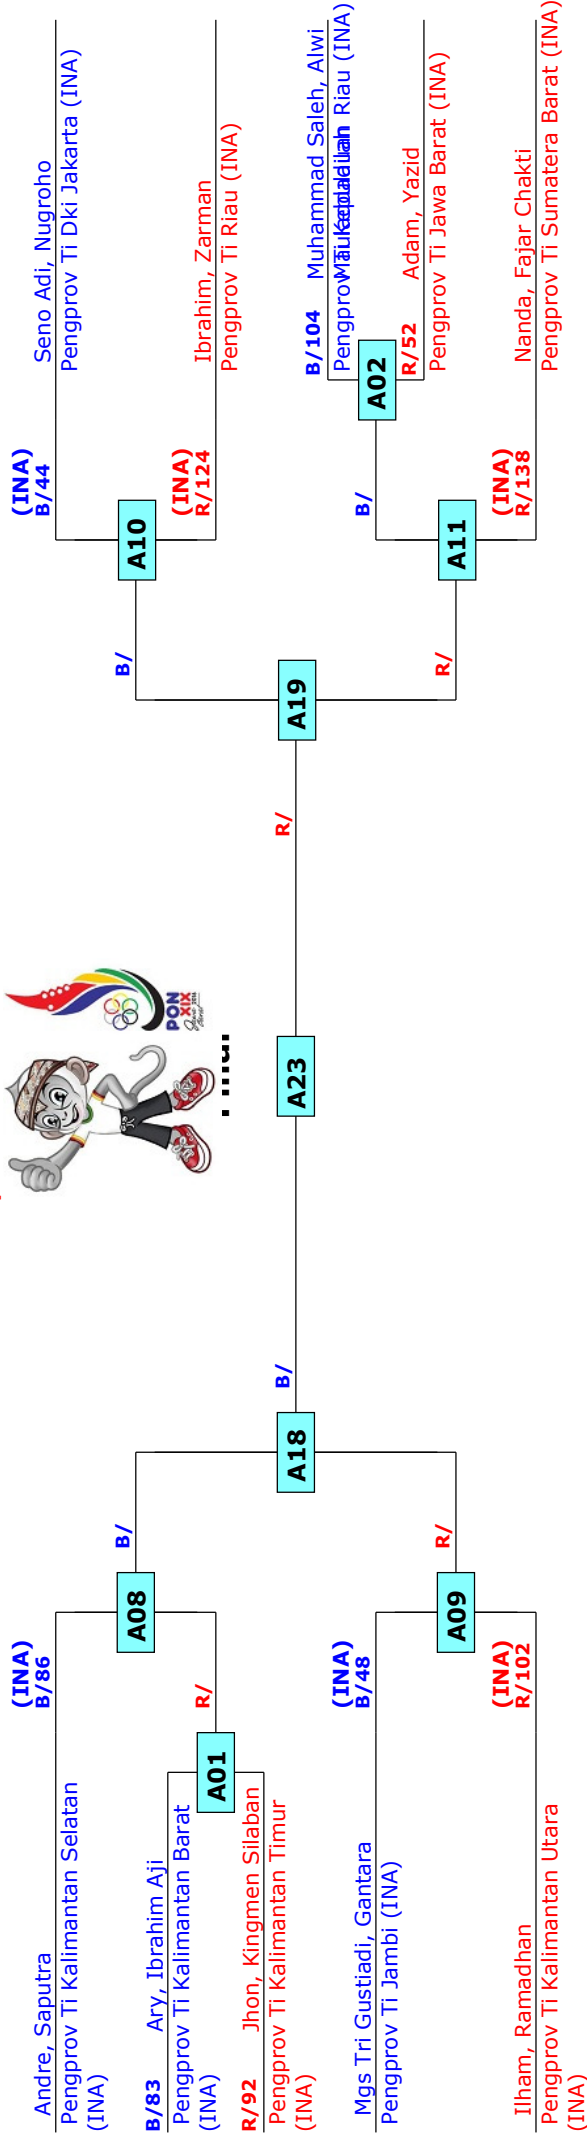

PEKAN OLAHRAGA NASIONAL KE-19

BANDUNG, Indonesia

Tournament date: 25/09/2016 upto 28/09/2016

Seniors Male A -54 (Fin)

Active competitors: 10

Competition date: 27/09/2016

Result legend:
 (WDR) Withdrawal
 (DSQ) Disqualified
 (RSC) Ref. stop contest
 (SUP) Superiority
 (PUN) Punishment
 (SDP) Sudden death
 (PTG) Points win (gap)
 (PTF) Points win (normal)

Prize winners:

PEKAN OLAHRAGA NASIONAL KE-19

BANDUNG, Indonesia

Tournament date: 25/09/2016 upto 28/09/2016

Seniors Male A -58 (Fly)

Active competitors: 10

Competition date: 26/09/2016

Result legend:
 (WDR) Withdrawal
 (DSQ) Disqualified
 (RSC) Ref. stop contest
 (SUP) Superiority
 (PUN) Punishment
 (SDP) Sudden death
 (PTG) Points win (gap)
 (PTF) Points win (normal)

Prize winners:

PEKAN OLAHRAGA NASIONAL KE-19

BANDUNG, Indonesia

Tournament date: 25/09/2016 upto 28/09/2016

Seniors Male A -63 (Bantam)

Active competitors: 10

Competition date: 25/09/2016

Result legend:
 (WDR) Withdrawal
 (SDP) Sudden death
 (DSQ) Disqualified
 (RSC) Ref. stop contest
 (SUP) Superiority
 (PUN) Punishment
 (PTG) Points win (gap)
 (PTF) Points win (normal)

Prize winners:

PEKAN OLAHRAGA NASIONAL KE-19

BANDUNG, Indonesia

Tournament date: 25/09/2016 upto 28/09/2016

Seniors Male A -68 (Feather)

Active competitors: 9

Competition date: 26/09/2016

Result legend:
 (WDR) Withdrawal
 (DSQ) Disqualified
 (RSC) Ref. stop contest
 (SUP) Superiority
 (PUN) Punishment
 (SDP) Sudden death
 (PTG) Points win (gap)
 (PTF) Points win (normal)